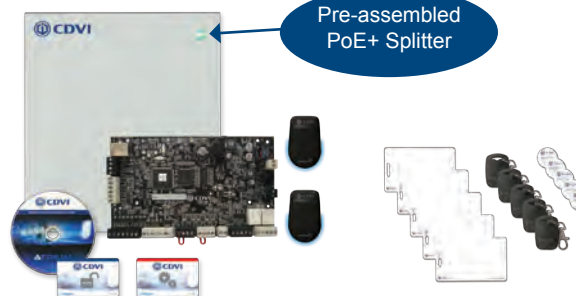

A22POEKB

2-Door NANO Kit

- 1 x A22POE
- 2 x NANOPB (black mini proximity readers)
- 15 credentials
  (5 x CS, 5 x KTAG and 5 x DISCTAG)
- FREE Software

*Elevate
Your Expectations*