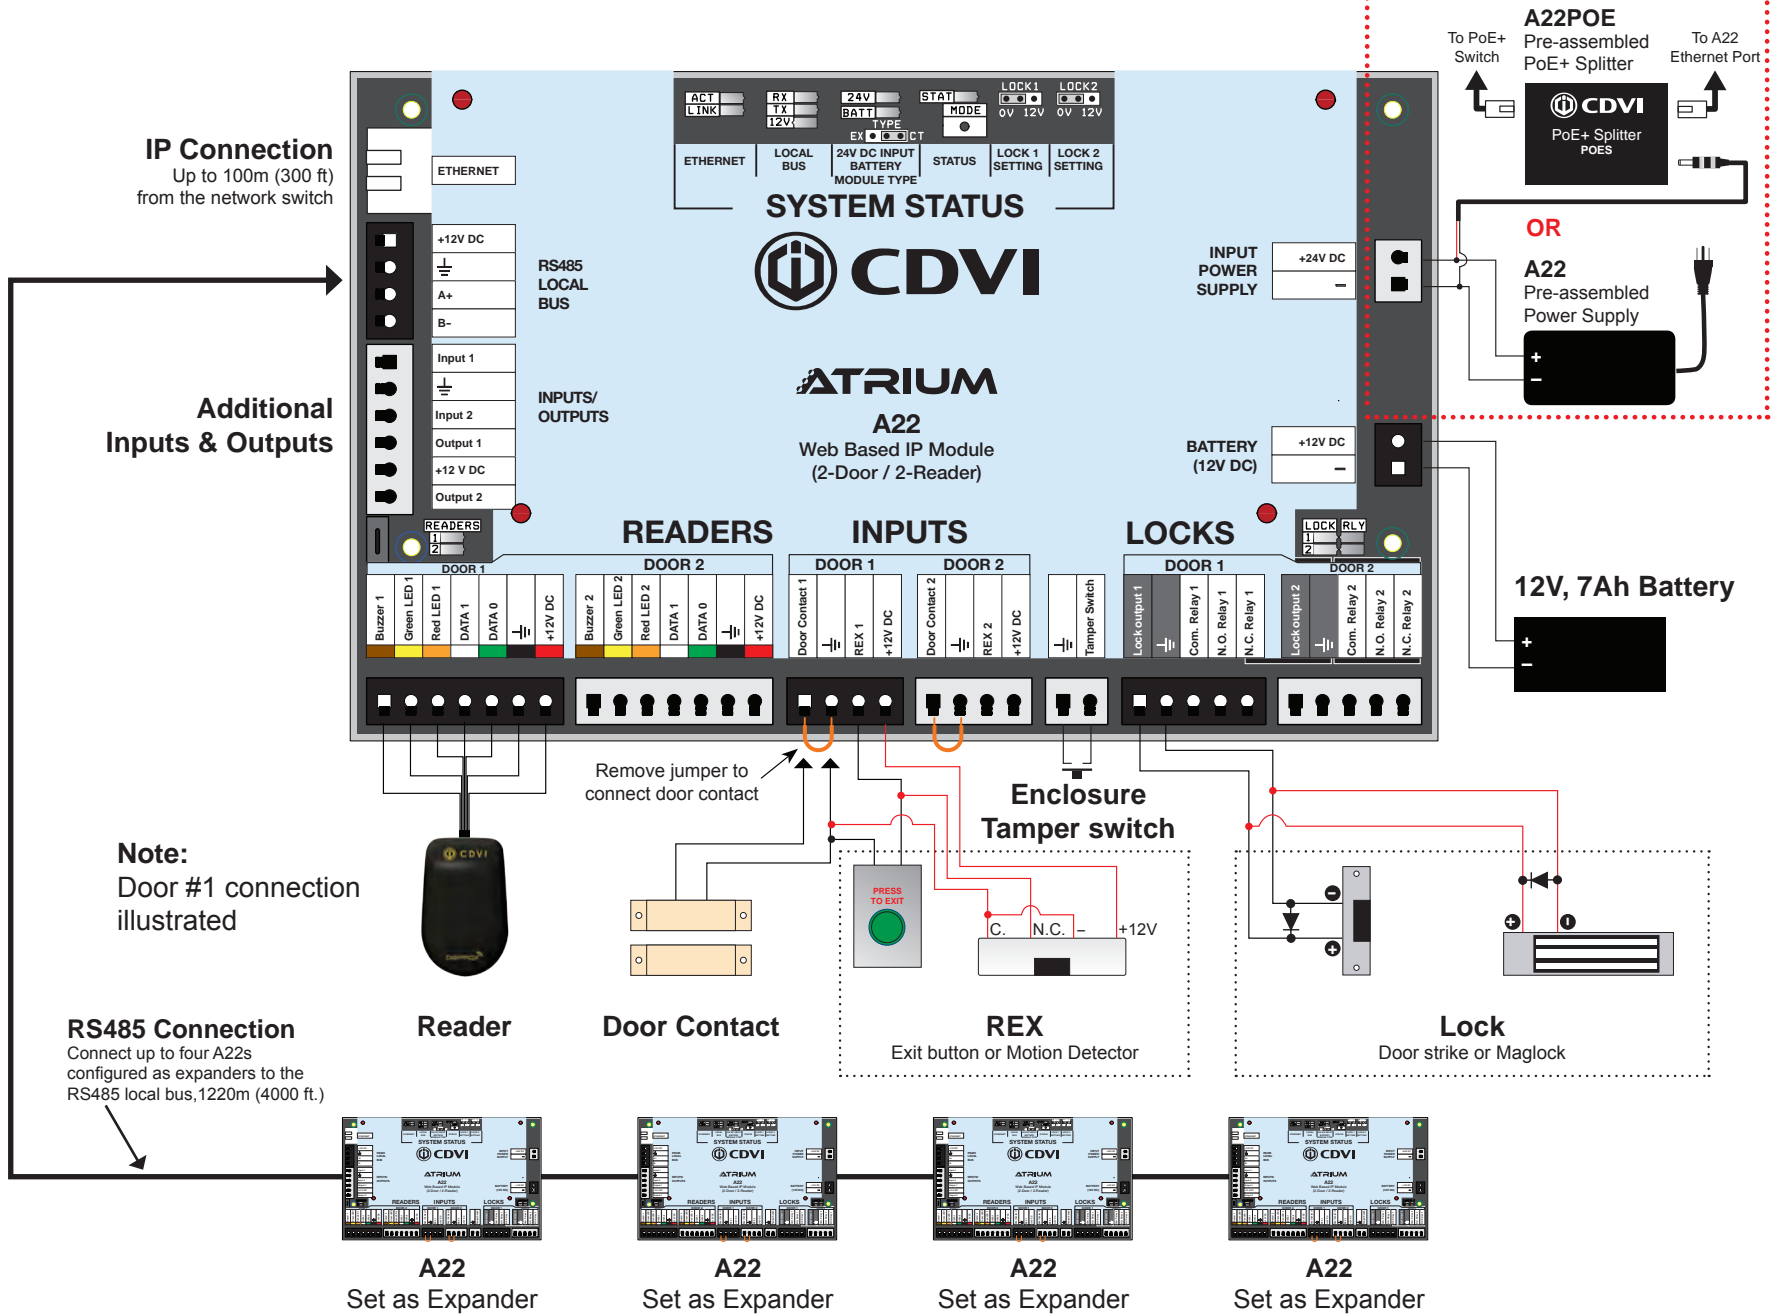

#### 2-Door NANO Kit

- 1 x A22POE
- 2 x NANOPB (black mini proximity readers)
- 15 credentials  
(5 x CS, 5 x KTAG and 5 x DISCTAG)
- FREE Software

*Elevate  
Your Expectations*

*The installer's choice*  
cdvi.ca

# Web-Based IP Controller

## POWER SUPPLY OPTIONS

# Elevate Your Expectations

ATRIUM 4.0 raises the bar in terms of door capacity, elevator management, ease of use, product integration and improved communications.

ATRIUM 4.0 increases door capacity from 10 IP connections in previous versions to 50 A22 door controllers connected directly to the network. Manage 500 doors with ease!