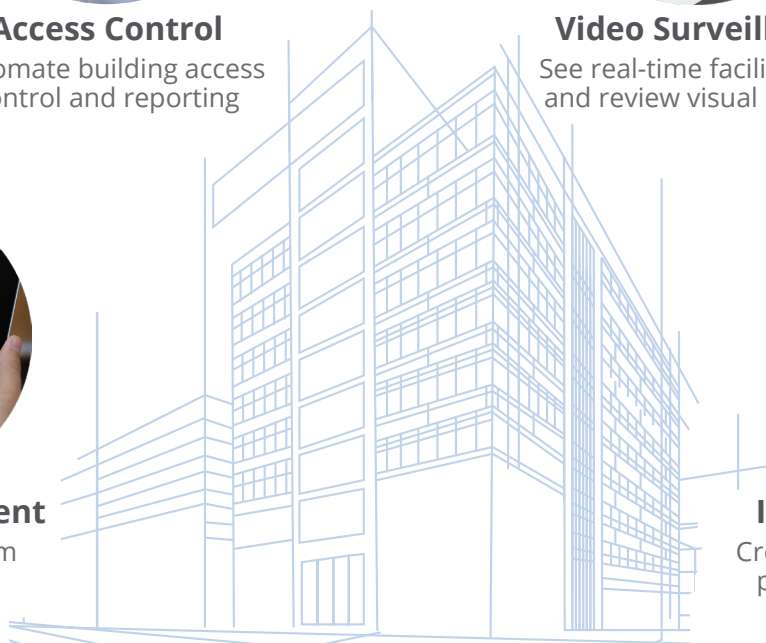

BRIVO INTEGRATED SECURITY PLATFORM

GLOBAL LEADER AND ORIGINAL DISRUPTER IN CLOUD-BASED ACCESS CONTROL AND SECURITY PLATFORMS

Access Control

Automate building access control and reporting

Video Surveillance

See real-time facility views and review visual records

Mobile Management

Manage security from any mobile device

Identity Management

Create credentials and manage permissions across systems

Visitor Management

Create a welcoming and safe visitor experience

Data Analytics

Analyze trends for actionable physical security insights

WHY BRIVO?

Simply better security to protect lives, assets and facilities

20+
million
users